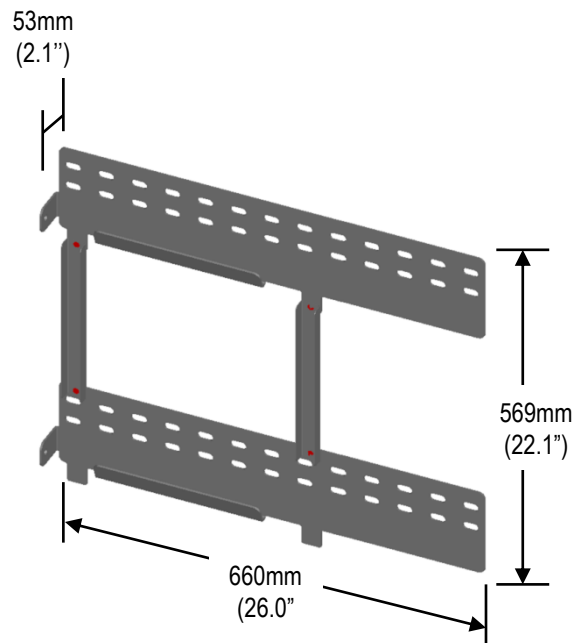

RESU

Data sheet for RESU7H type-R

RESU7H type-R

Electrical Characteristics

Total Energy Capacity ¹⁾	7.0 kWh @25°C (77°F), Beginning of Life	
Usable Energy Capacity ¹⁾	6.6 kWh @25°C (77°F)	
Battery Capacity	63 Ah	
Voltage Range	Charge	400 to 450 V _{DC}
	Discharge	350 to 430 V _{DC}
Absolute Max. Voltage	520 V _{DC}	
Max. Charge/Discharge Current	8.5A@420V / 10.0A@350V	
Max. Charge/Discharge Power ²⁾	3.5kW	
Peak Power (only discharging) ³⁾	5kW for 5 sec.	
Peak Current (only discharging)	13.5A@370V for 5 sec.	
Communication Interface	RS485	
DC Disconnect	Circuit Breaker, 25A, 600V rating	
Connection Method	Spring Type Connector	
User interface	LEDs for Normal and Fault operation	

- Emergency Power Back-up
- Compact size and space saving
- Wide range of inverters available for matching
- Wall mounting installation
- Proven Safety and 10 year warranty

Mechanical Characteristics

Dimensions	Width	744 mm (29.3")
	Height	692 mm (27.2")
	Depth	206 mm (8.1")
Weight		75kg (165.4lbs)